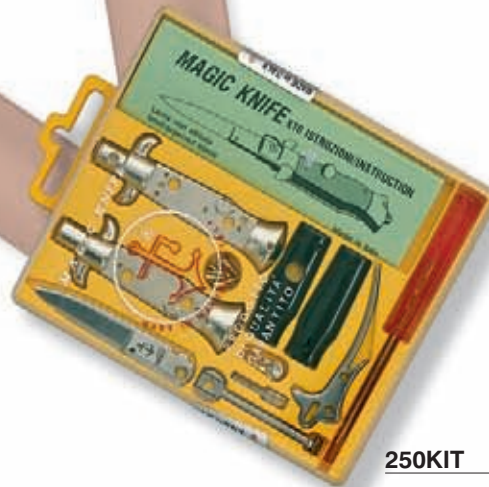

250/7P pearl imitation
peso 10 gr - weight 0.4 oz

250/7PO wood imitation
peso 10 gr - weight 0.4 oz

Lama Blade
lucidata
polished

Lama:
Acciaio inox 420 HRC 54-56

Blade:
420 stainless steel HRC 54-56

250KIT