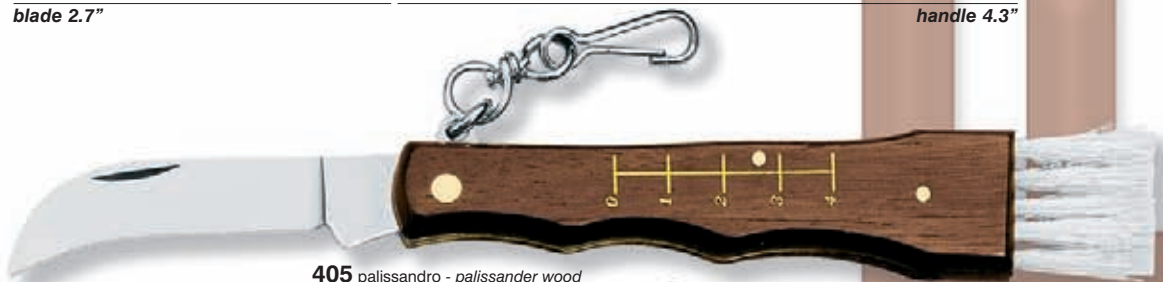

405 palissandro - palissander wood
peso 70 gr - weight 2.5 oz
lama - blade: inox 420 HRC 54-56