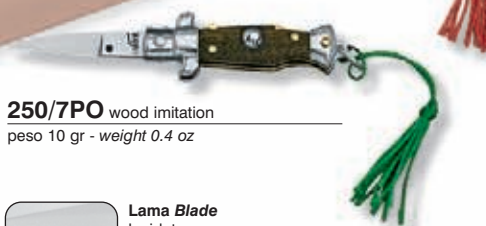

250/10 black ABS
peso 25 gr - weight 0.9 oz

lama cm 3
blade 1.2"

manico cm 4
handle 1.6"

250/7 black ABS
peso 10 gr - weight 0.4 oz

250/7P pearl imitation
peso 10 gr - weight 0.4 oz

250/7PO wood imitation
peso 10 gr - weight 0.4 oz

Lama Blade
lucidata
polished

Lama:
Acciaio inox 420 HRC 54-56

Blade:
420 stainless steel HRC 54-56